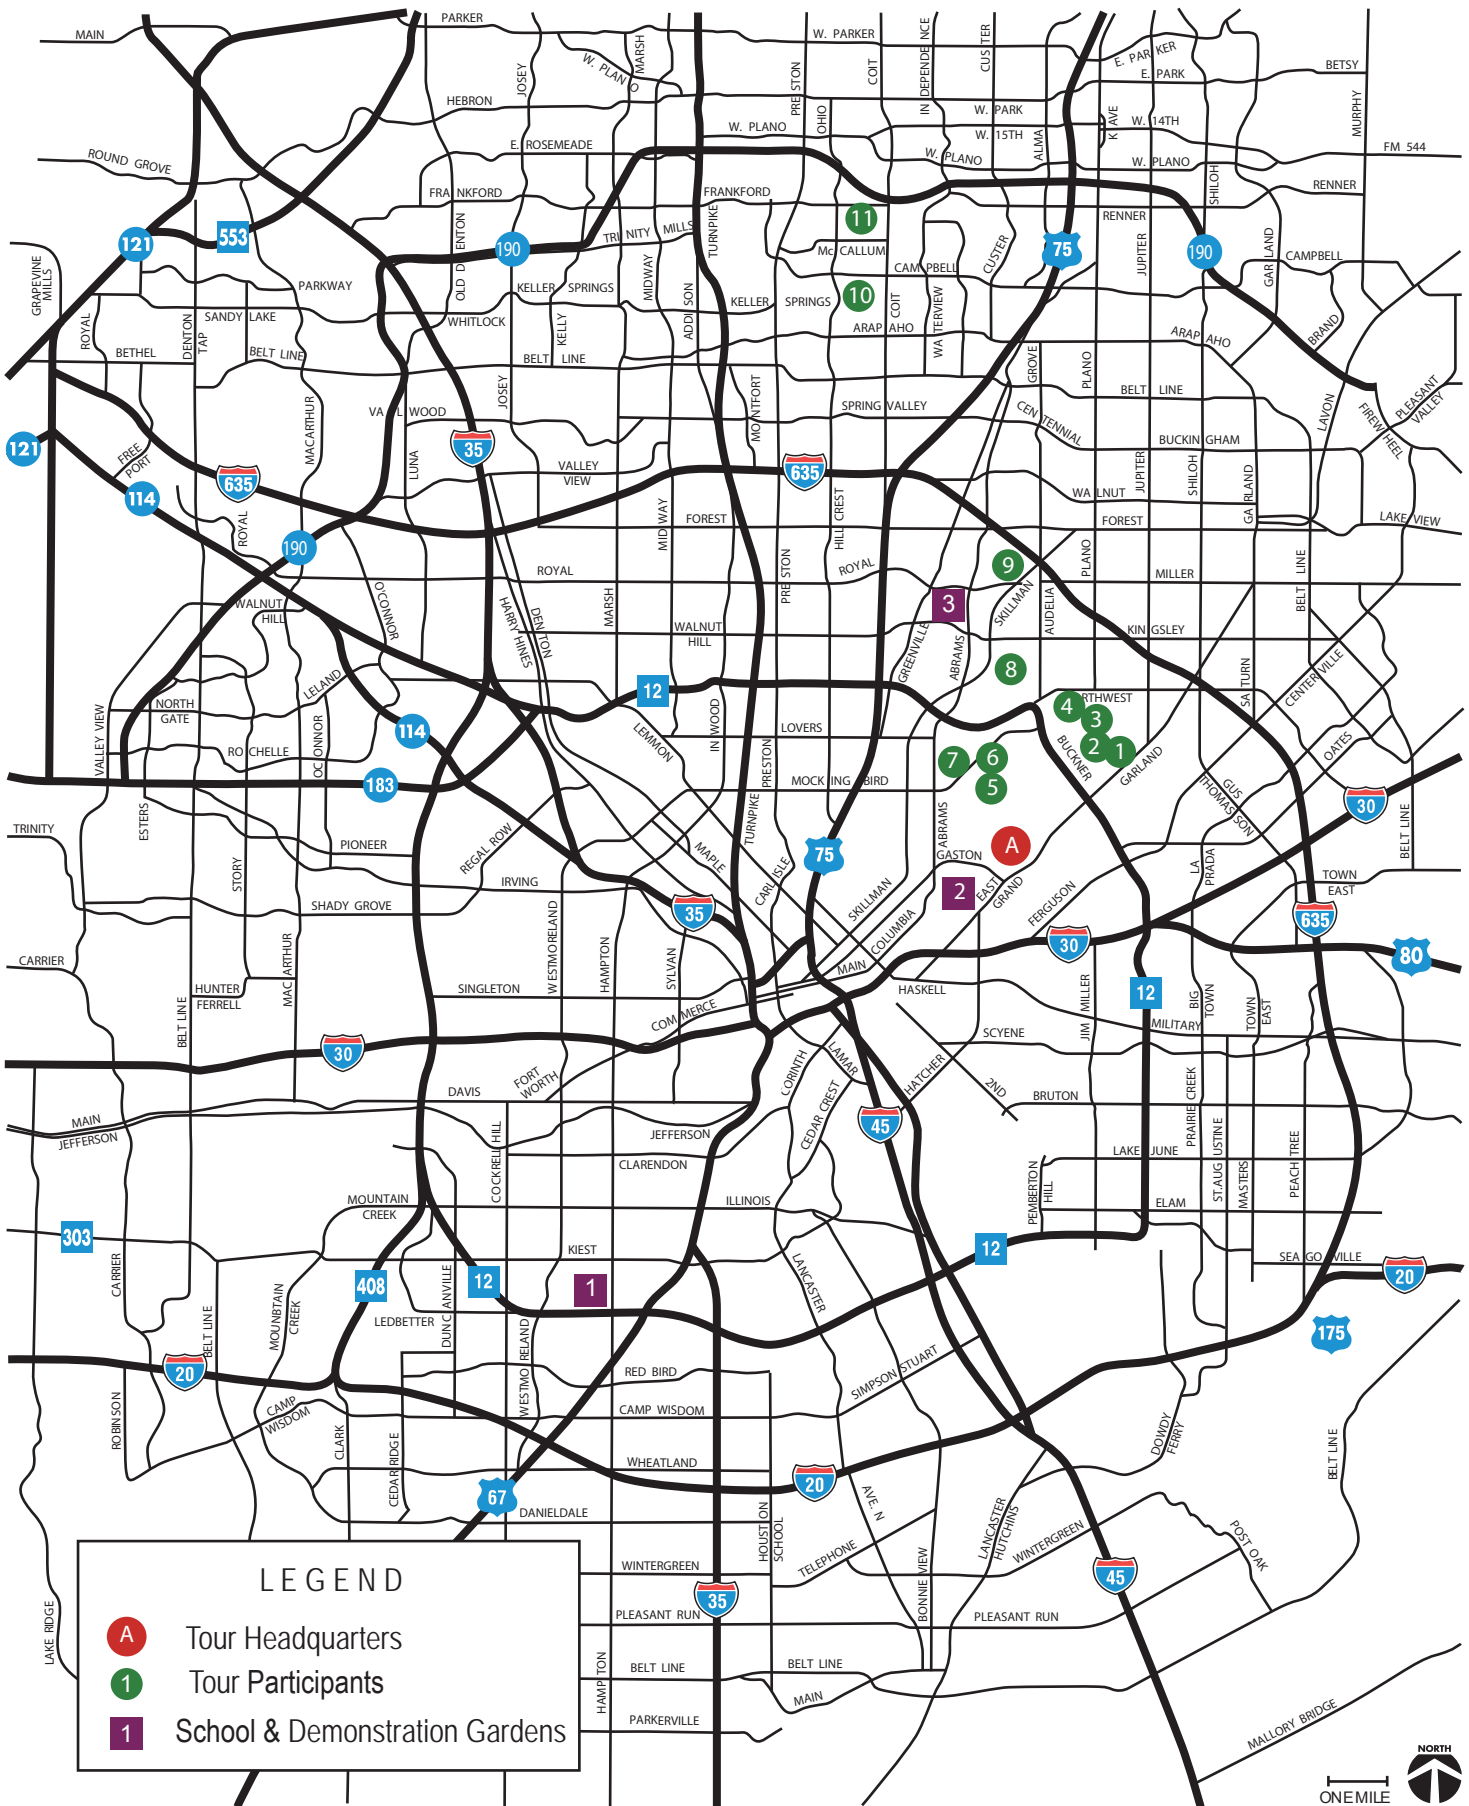

2017 Water-Wise Landscape Tour

Saturday, October 14, 2017 | 9:00 a.m. - 1:00 p.m.

LEGEND

-  Tour Headquarters
-  Tour Participants
-  School & Demonstration Gardens

2017 Water-Wise Landscape Tour

		Address	City	Zip	Mapsco
	Tour Headquarters				
A	White Rock Pump Station	2900 White Rock Road	Dallas	75214	37T
	Residential Landscapes				
1	Kim & Laura Sinks	983 Sylvania Drive	Dallas	75218	38E
2	Lee Wilkins & Rosemarie Marshall	854 Creekridge Drive	Dallas	75218	38A
3	Mitch Lee & Ross Boorhem	444 Brookhurst Drive	Dallas	75218	37D
4	Bill & Marjorie Carpenter	218 Easton Road	Dallas	75218	27Z
5	Barbara Young	6933 Lyre Lane	Dallas	75214	37E
6	Maggie Saucedo	6729 Santa Maria Lane	Dallas	75214	37J
7	Susan Gregory	7045 Greentree Lane	Dallas	75214	37E
8	Melanie Grimes	6715 Trammel Drive	Dallas	75214	36H
9	Laura McDonald Stewart	9648 Robin Meadow Drive	Dallas	75243	27B
10	Patty & Charl DeVilliers	7606 Burns Run	Dallas	75248	6N
11	Jean McIntosh	6915 Blue Mesa Drive	Dallas	75208	5M
	School and Demonstration Gardens				
1	St. Elizabeth Catholic School	4019 S. Hampton Road	Dallas	75224	63H
2	Tenison Park Pollinator Garden	Tenison Memorial Drive & E. Grand Avenue	Dallas	75223	47A
3	Scofield Christian School	7730 Abrams Road	Dallas	75231	27S