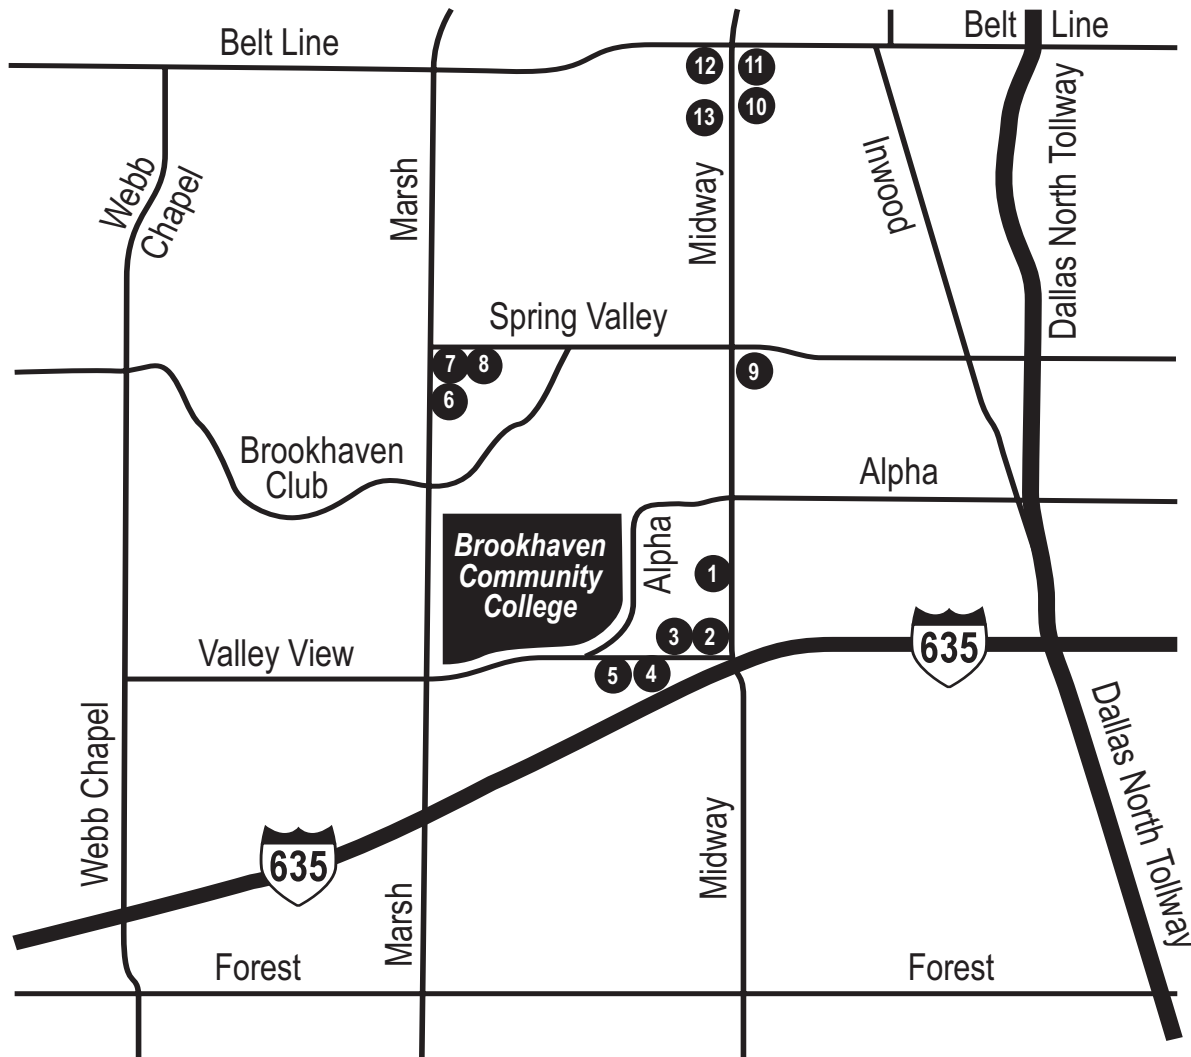

Water-Wise Landscape Seminars

Saturday, March 20, 2010 9 am to 5 pm

Brookhaven College

3939 Valley View Lane

Farmers Branch, TX 75244

Performance Hall (Building "C")

Lunch spots near Brookhaven College

This is not an inclusive list, there are other restaurants near by.

- 1) Luby's
- 2) Taco Bell
- 3) Wendy's
- 4) Saltlick Steakhouse
- 5) Subway
- 6) Pizza Hut
- 7) Burger House
- 8) Papa John's Pizza
- 9) McDonald's
- 10) Blue Goose Cantina
- 11) Olive Garden Italian Restaurant
- 12) Starbucks
- 13) Springcreek BBQ