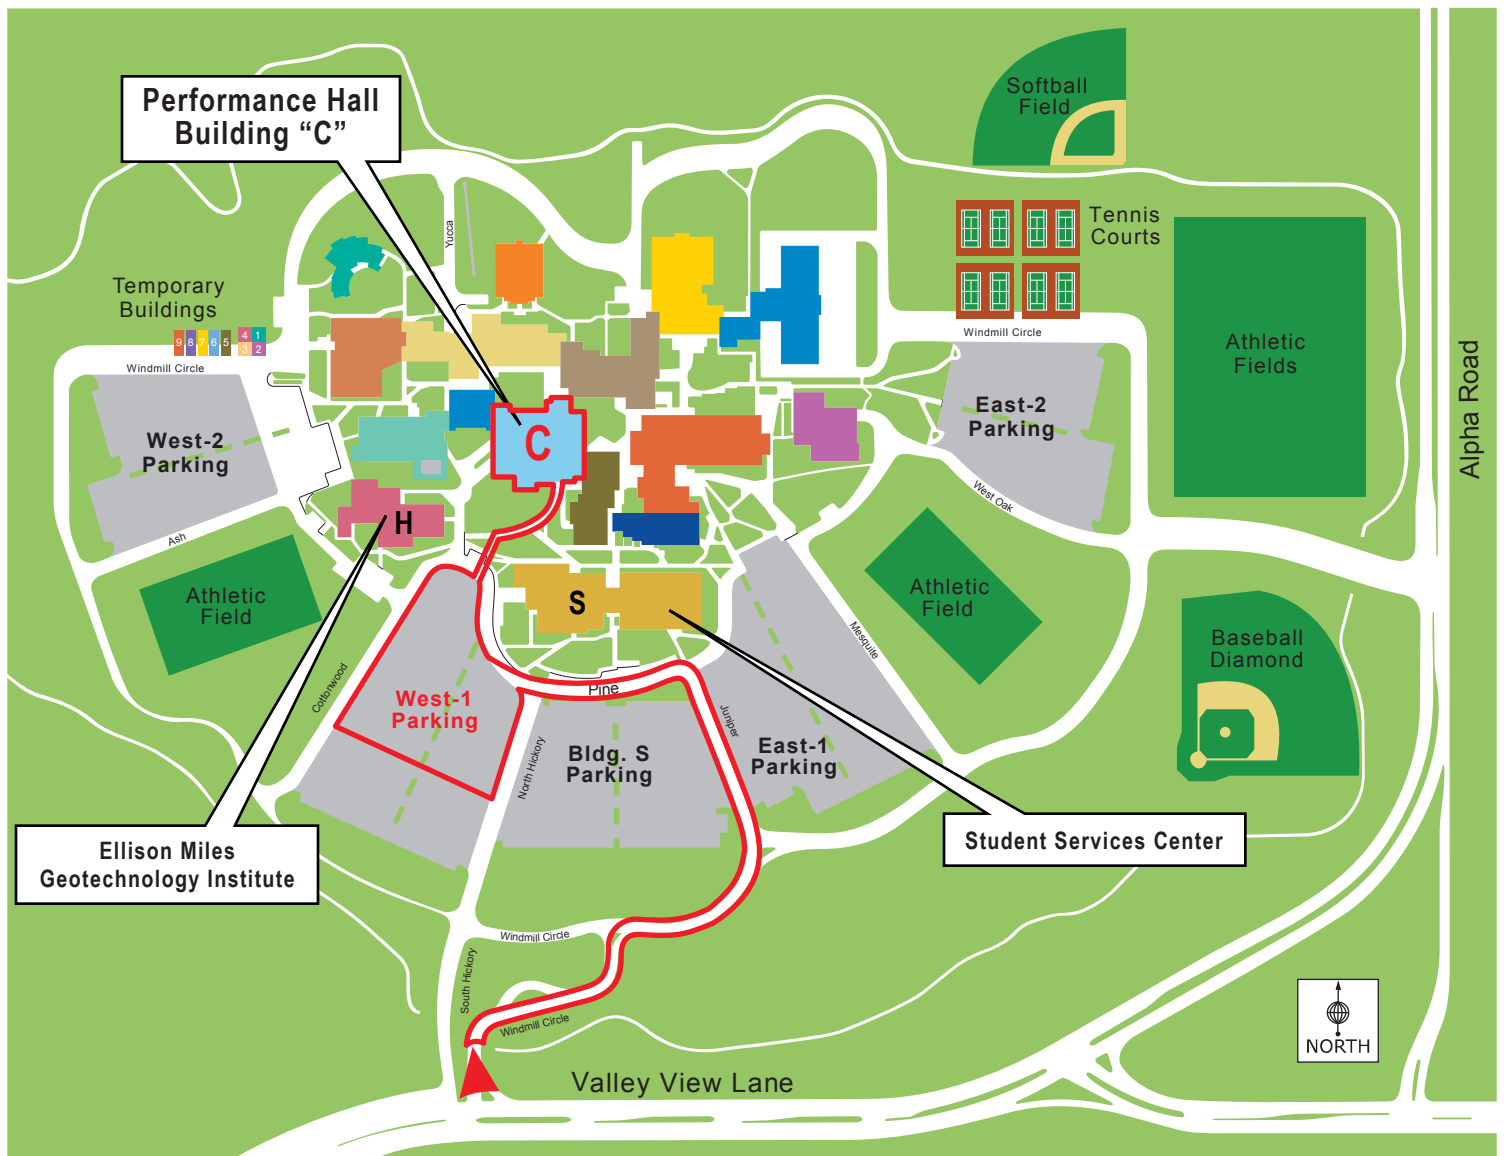

Water-Wise Landscape Seminars

Saturday, March 20, 2010 9 am to 5 pm

Brookhaven College

3939 Valley View Lane

Farmers Branch, TX 75244

Performance Hall (Building "C")

Lunch spots near Brookhaven College

This is not an inclusive list, there are other restaurants near by.

- 1) Luby's
- 2) Taco Bell
- 3) Wendy's
- 4) Saltlick Steakhouse
- 5) Subway
- 6) Pizza Hut
- 7) Burger House
- 8) Papa John's Pizza
- 9) McDonald's
- 10) Blue Goose Cantina
- 11) Olive Garden Italian Restaurant
- 12) Starbucks
- 13) Springcreek BBQ